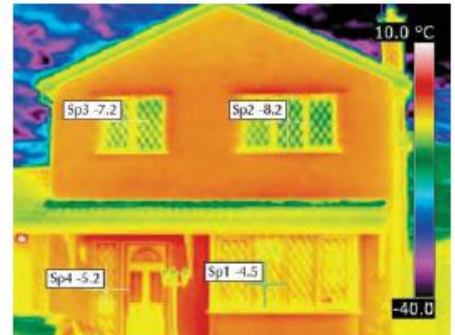

## EVEN WARMER ON THE INSIDE WHEN IT'S COLD ON THE OUTSIDE

The option to specify triple glazed units offers you even greater energy efficiency and can help save you money on your heating bills.

**BEFORE and AFTER:** The above thermal images clearly demonstrate the advantages of installing new energy efficient windows. The heat loss temperature of the living room window is 1.3°C before and -4.5°C after the new windows were fitted - a significant reduction.