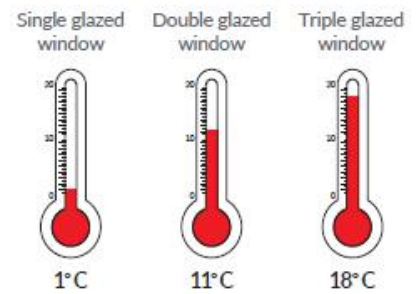

INTERNAL GLASS SURFACE TEMPERATURES GUIDE

© Textured Glass Images shown are copyright of Pilkington plc and are reproduced by permission of Pilkington plc. The Pilkington brand names for each pattern are trademarks of Pilkington plc.

LIFESTYLE
RANGE

This colour panel is printed as a close match to the frame colour option of: Cream.