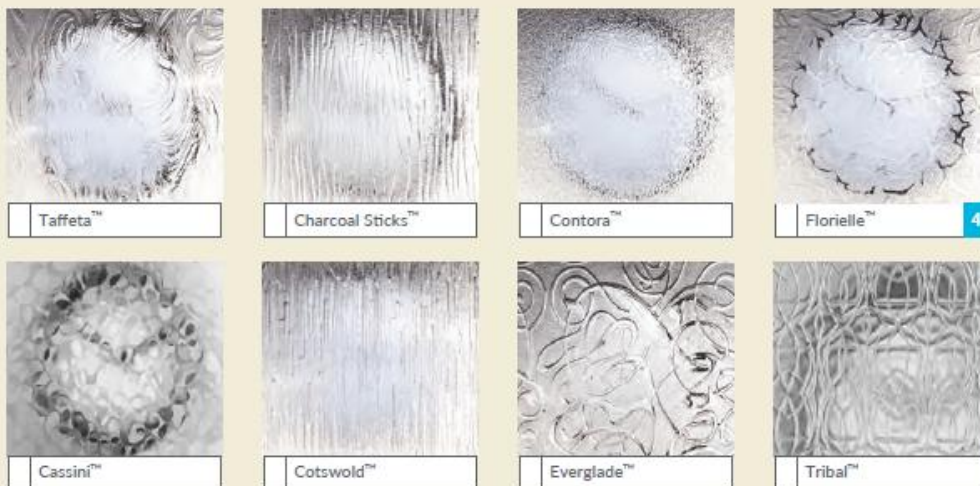

Autumn™

Digital™

Mayflower™ 4

Oak™ 4

Pelerine™ 4

Stippolyte™ 4

Arctic™ 5

Privacy levels: Five levels of privacy are available, graded from 1 (least obscuration) to 5 (greatest obscuration).

# TRIPLE GLAZING

## EVEN WARMER ON THE INSIDE WHEN IT'S COLD ON THE OUTSIDE

The option to specify triple glazed units offers you even greater energy efficiency and can help save you money on your heating bills.

**BEFORE and AFTER:** The above thermal images clearly demonstrate the advantages of installing new energy efficient windows. The heat loss temperature of the living room window is 1.3°C before and -4.5°C after the new windows were fitted - a significant reduction.

### INTERNAL GLASS SURFACE TEMPERATURES GUIDE

© Textured Glass Images shown are copyright of Pilkington plc and are reproduced by permission of Pilkington plc. The Pilkington brand names for each pattern are trademarks of Pilkington plc.